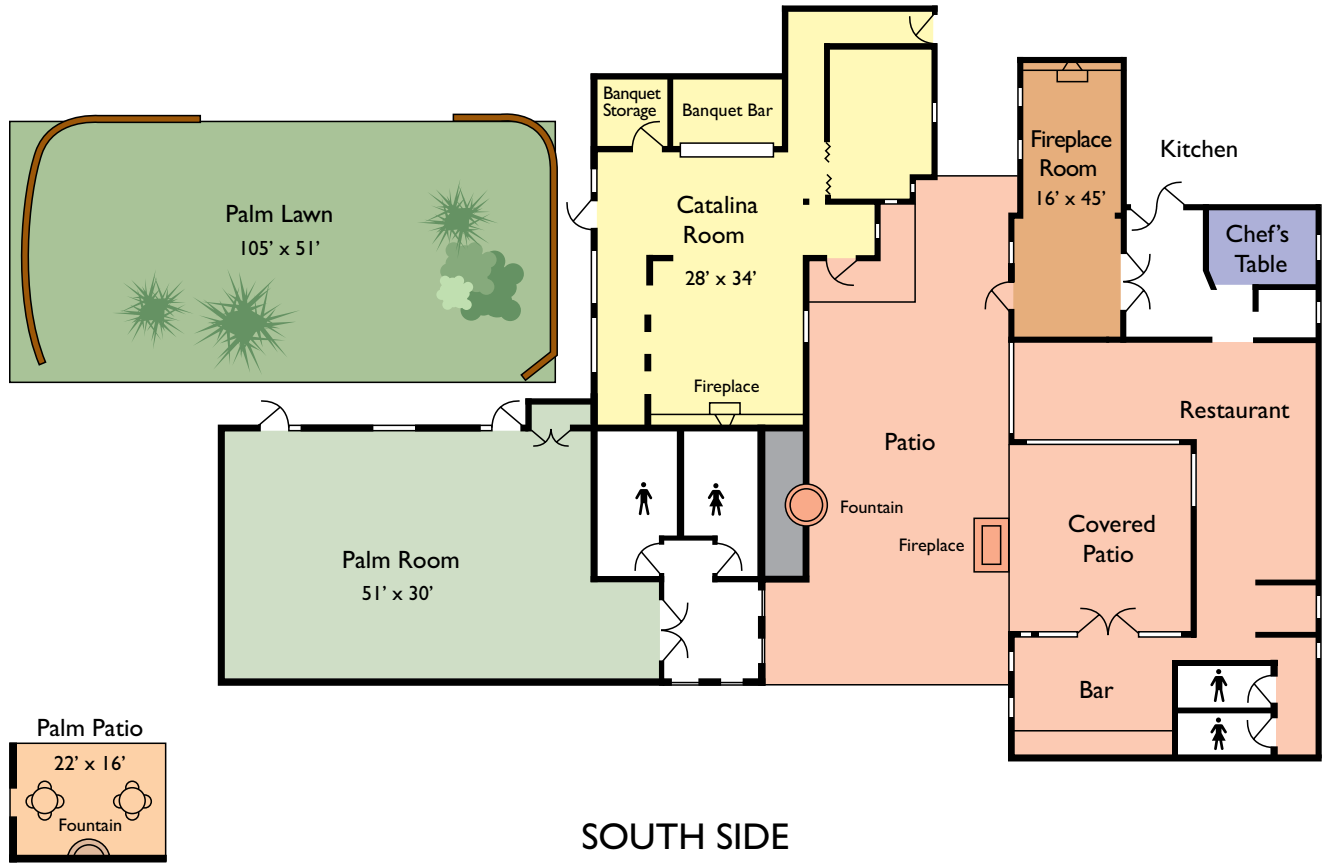

# FLOORPLANS AND CAPACITIES

## Location: South Side

	Cocktail Reception	Banquet Seating	Theater Seating	Classroom Seating	Conference Seating	U-Shape Seating	Width	Length	Square Feet	Ceiling Height
Palm Room	150	104	200	100	36	46	30'	51'	1530	11'6"
Catalina Room	75	60	60	40	28	33	28'	34'	952	9'
Fireplace Room	40	40	60	35	30	20	16'	45'	720	10'
Palm Lawn	250	176	200	n/a	n/a	n/a	51'	105'	5,355	n/a
Chef's Table	n/a	12	n/a	n/a	n/a	n/a	n/a	n/a	n/a	n/a
Palm Patio	25	n/a	n/a	n/a	n/a	n/a	22'	16'	352	n/a

# FLOORPLANS AND CAPACITIES

HACIENDA

## Location: Hacienda

	Cocktail Reception	Banquet Seating	Theater Seating	Classroom Seating	Conference Seating	U-Shape Seating	Width	Length	Square Feet	Ceiling Height
Board Room	n/a	n/a	n/a	n/a	8	n/a	9'	23'	207	10'
Library	15	n/a	n/a	n/a	n/a	n/a	12'	27'	324	10'6"
Hacienda Lawn	100	60	80	n/a	n/a	n/a	27'	30'	810	n/a
Poolside	25	n/a	n/a	n/a	n/a	n/a	9'	21'	189	n/a