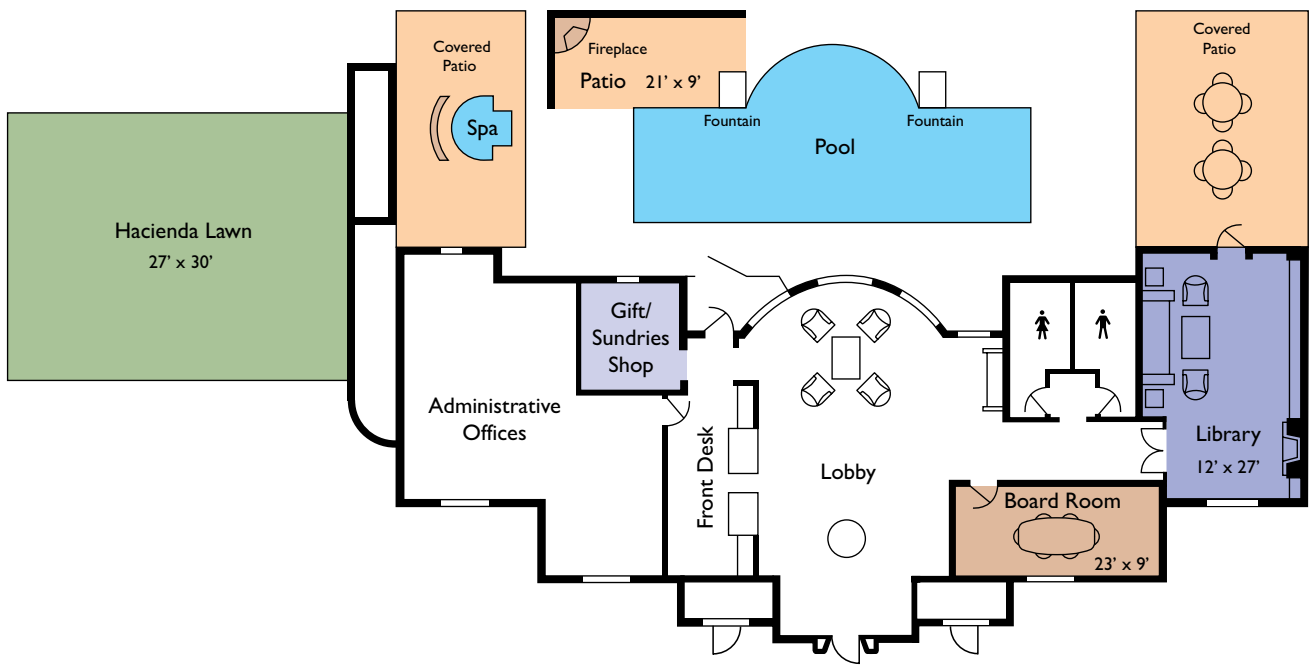

# FLOORPLANS AND CAPACITIES

## Location: South Side

	Cocktail Reception	Banquet Seating	Theater Seating	Classroom Seating	Conference Seating	U-Shape Seating	Width	Length	Square Feet	Ceiling Height
Palm Room	150	104	200	100	36	46	30'	51'	1530	11'6"
Catalina Room	75	60	60	40	28	33	28'	34'	952	9'
Fireplace Room	40	40	60	35	30	20	16'	45'	720	10'
Palm Lawn	250	176	200	n/a	n/a	n/a	51'	105'	5,355	n/a
Chef's Table	n/a	12	n/a	n/a	n/a	n/a	n/a	n/a	n/a	n/a
Palm Patio	25	n/a	n/a	n/a	n/a	n/a	22'	16'	352	n/a

# FLOORPLANS AND CAPACITIES

HACIENDA

## Location: Hacienda

	Cocktail Reception	Banquet Seating	Theater Seating	Classroom Seating	Conference Seating	U-Shape Seating	Width	Length	Square Feet	Ceiling Height
Board Room	n/a	n/a	n/a	n/a	8	n/a	9'	23'	207	10'
Library	15	n/a	n/a	n/a	n/a	n/a	12'	27'	324	10'6"
Hacienda Lawn	100	60	80	n/a	n/a	n/a	27'	30'	810	n/a
Poolside	25	n/a	n/a	n/a	n/a	n/a	9'	21'	189	n/a